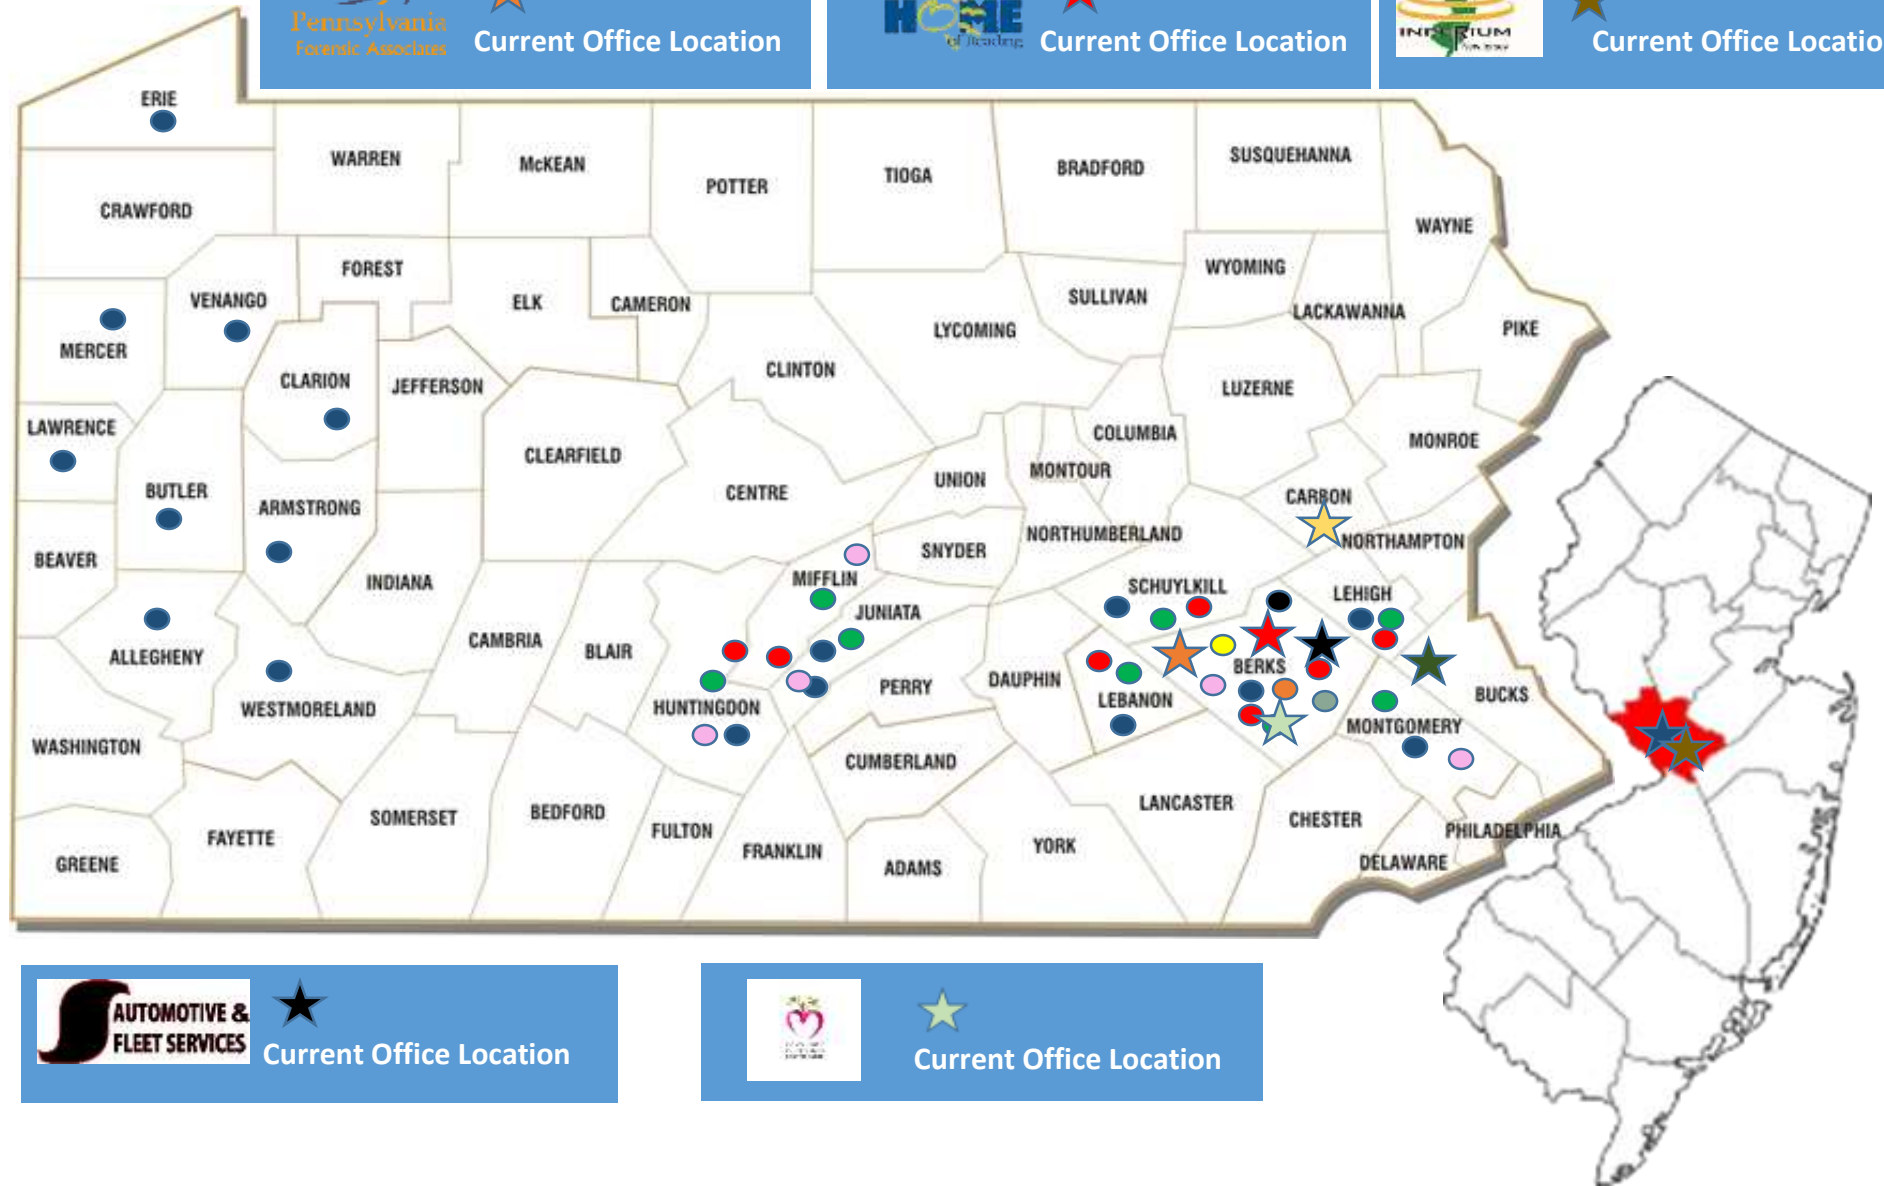

Inperium, Inc. A "Family" of Companies

Current PCH Location

Counties with current customers

Current service locations

SCFFI- providing a variety of IDD and MH services over 7 counties.

- CLA services
- Family living
- ATF Program
- Waiver Services
- MH services

Current Office Location

Current Office Location

Current Office Location

Current Office Location

Current Office Location

Current Office Location

Current Office Location

Current Office Location